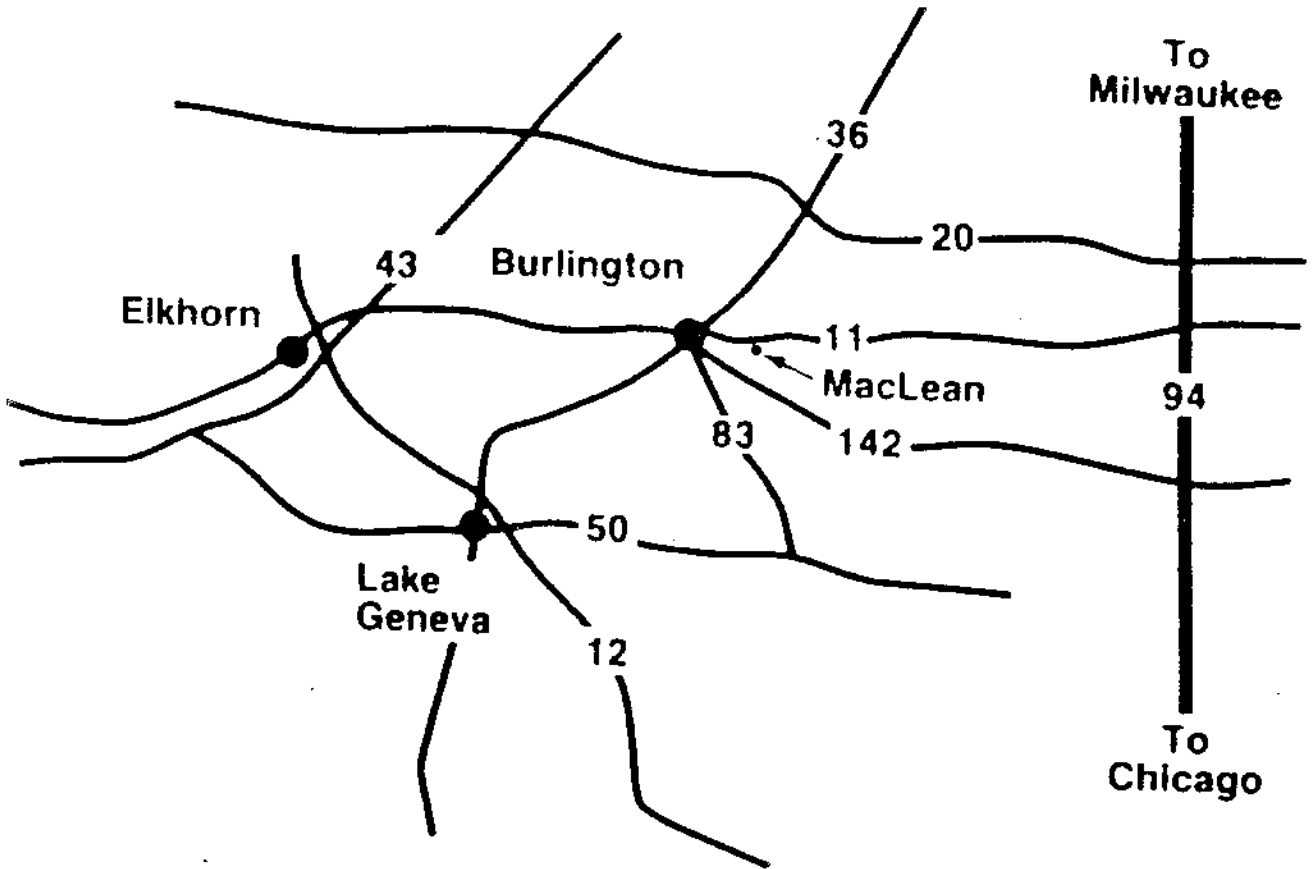

YMCA Camp MacLean
31401 Durand Ave., Burlington, WI 53105
FAX 414-763-9944 Phone 414-763-7742

Operated by YMCA of Metropolitan Chicago

Camp MacLean is just east of Burlington, Wisconsin, on Route #11. We are just 2 hours from most suburbs. When driving, take the Tri-State Tollway North on Route #294 that connects into Route #94 to Route #11. Camp is 15 miles west on Route #11, on the south side of the road.