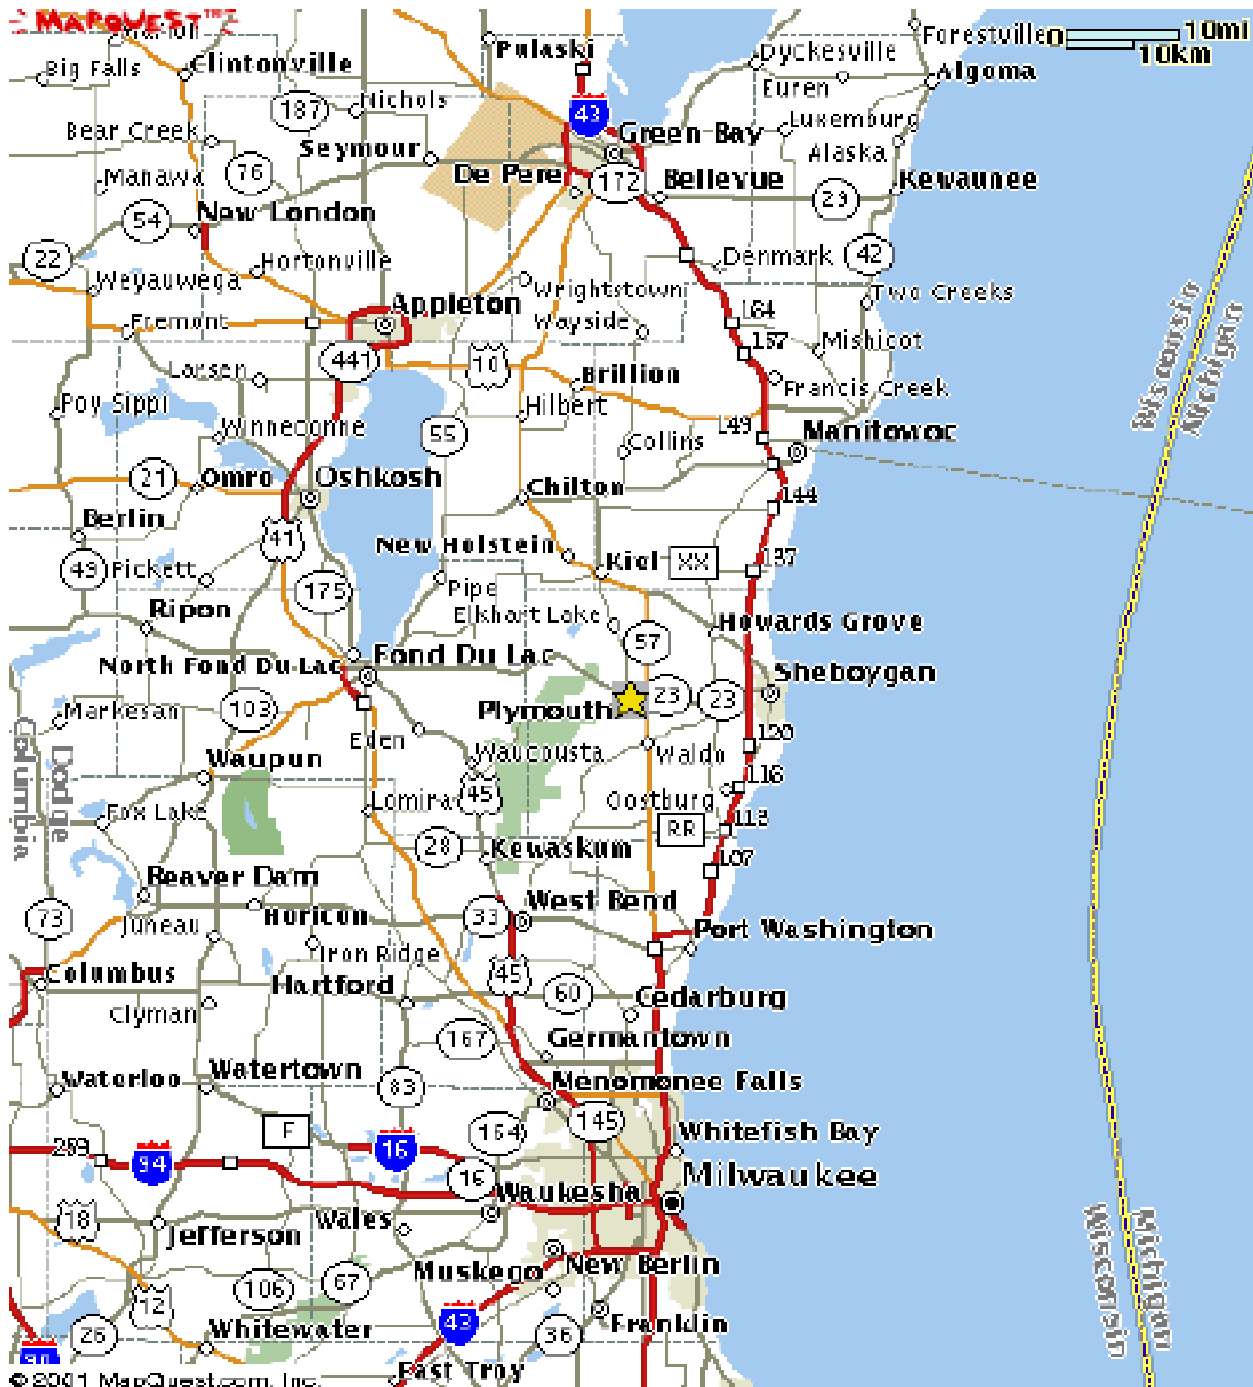

YMCA Camp Anokijig
W5639 Anokijig Lane
Plymouth, WI 53073

Telephone: (920) 893-0782 Fax: (920) 893-0873

Email: anokijig@excel.net

- 1: Take the I-94 N/TRI-STATE TOLLWAY ramp towards MILWAUKEE.
- 2: Merge onto I-94 W (Portions toll). 48.1 miles
- 3: Take I-43 N towards GREEN BAY. 0.4 miles
- 4: Merge onto I-43 N. 25.2 miles
- 5: Take the WI-57 N exit, exit number 97, on the left towards PLYMOUTH. 0.3 miles
- 6: Merge onto WI-57 N. 27.1 miles
- 7: Turn LEFT onto CR-J. 1.0 miles
- 8: Turn RIGHT onto CR E. 1.1 miles
- 9: Turn LEFT onto Anokijig Lane