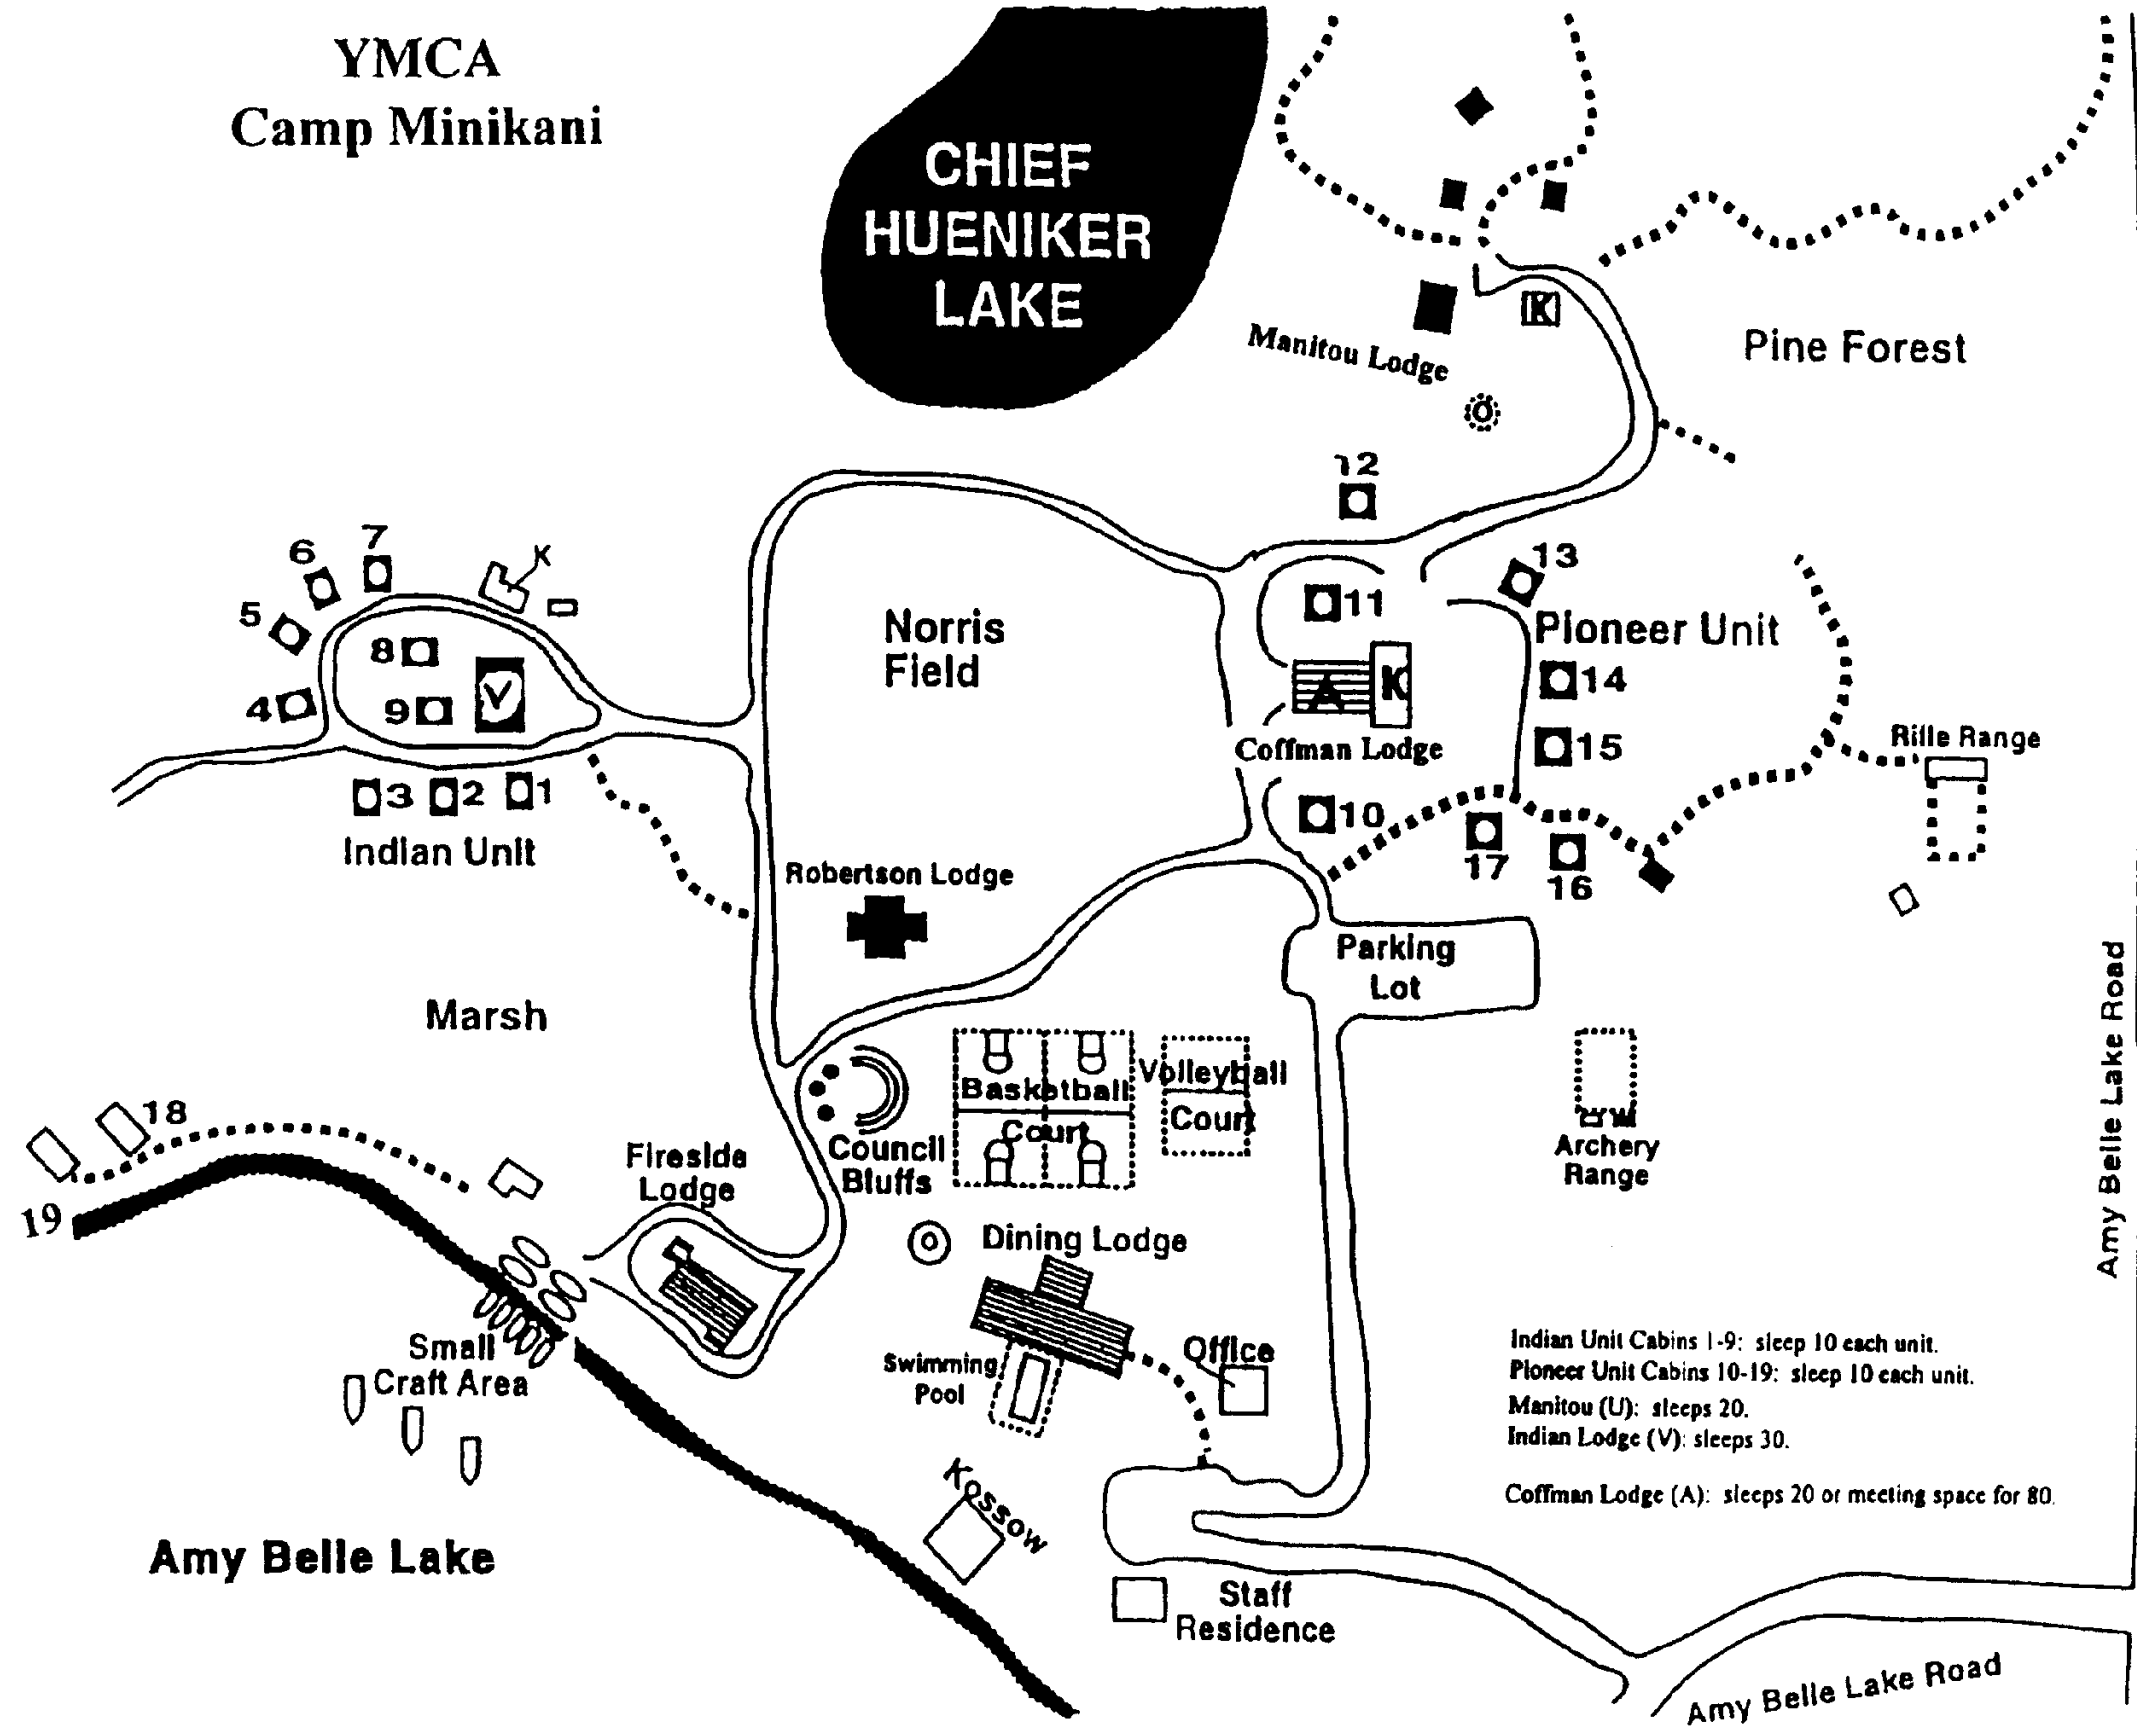

YMCA Camp Minikani

Indian Unit Cabins 1-9: sleep 10 each unit.
 Pioneer Unit Cabins 10-19: sleep 10 each unit.
 Manitou (U): sleeps 20.
 Indian Lodge (V): sleeps 30.
 Coffman Lodge (A): sleeps 20 or meeting space for 80.

□ Staff Residence

Amy Belle Lake Road